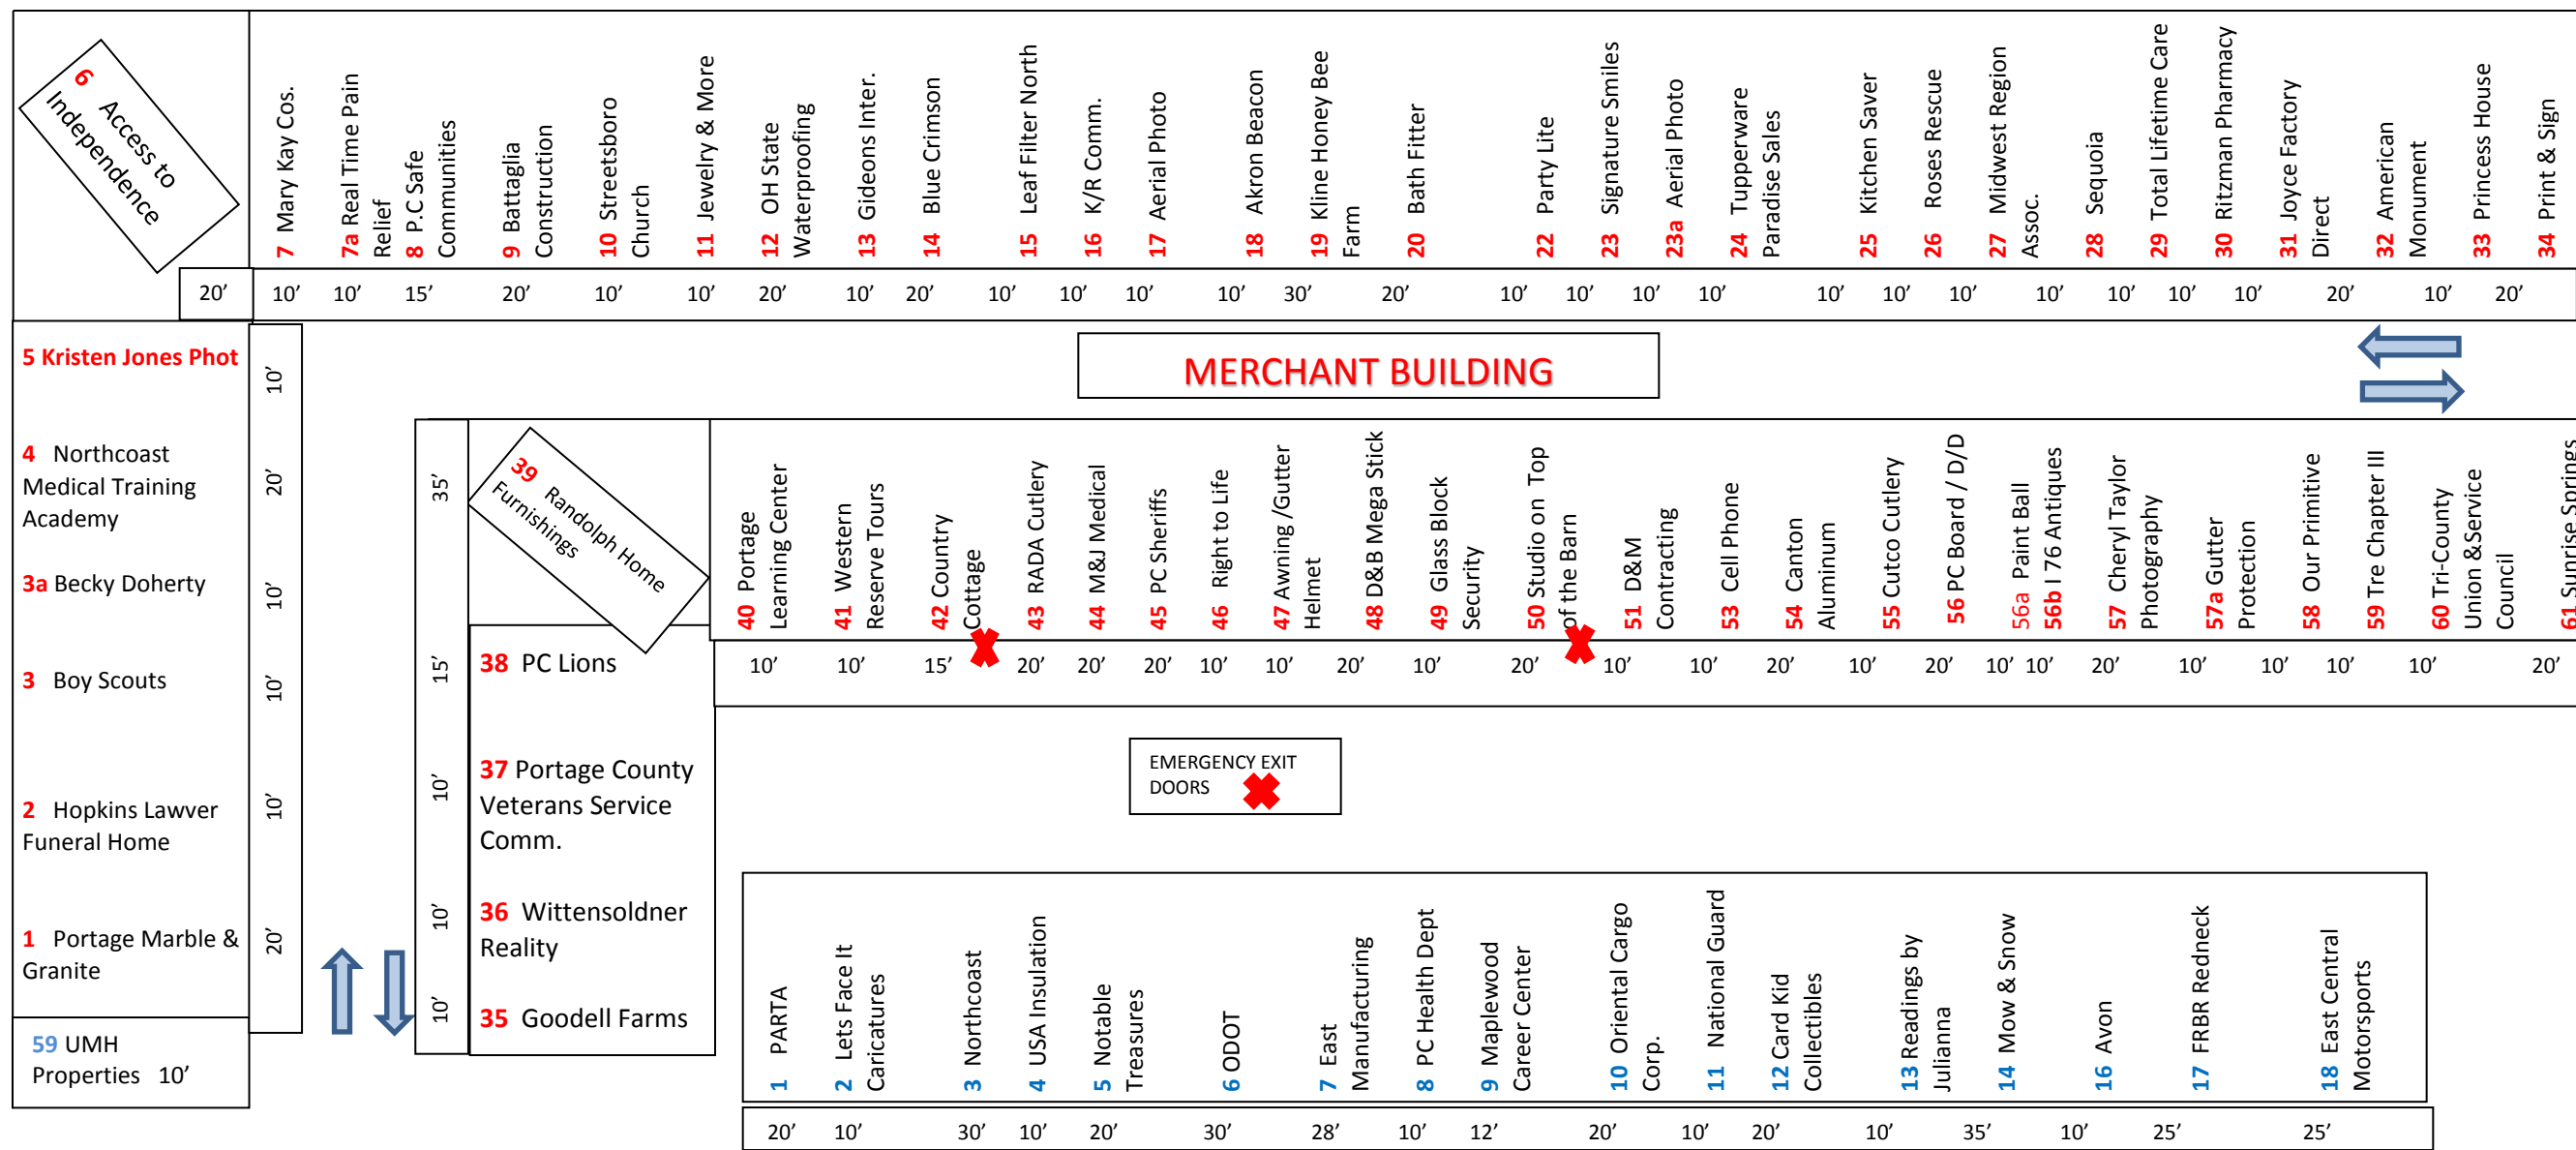

Main Entrance

Fairboard Office

Merchant Office

West End

Dining Hall

**PORTAGE COUNTY RANDOLPH FAIR
MERCHANTS DEPARTMENT**

Marlboro Volunteers- War Museum